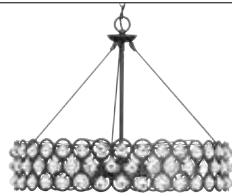

LAUNDRY/WALK IN CLOSET

★ VESTIQUE
P500004-143 Graphite
Size: 25-1/4" dia., 20-5/8" ht.
Lamps: Six Medium Base lamps, 100W max.

WALL SCONCE

★ CAHILL
P300108-109 Brushed Bronze
Size: 4-1/2" W., 19-3/4" ht.
Lamps: One Candelabra Base lamp, 60W max.