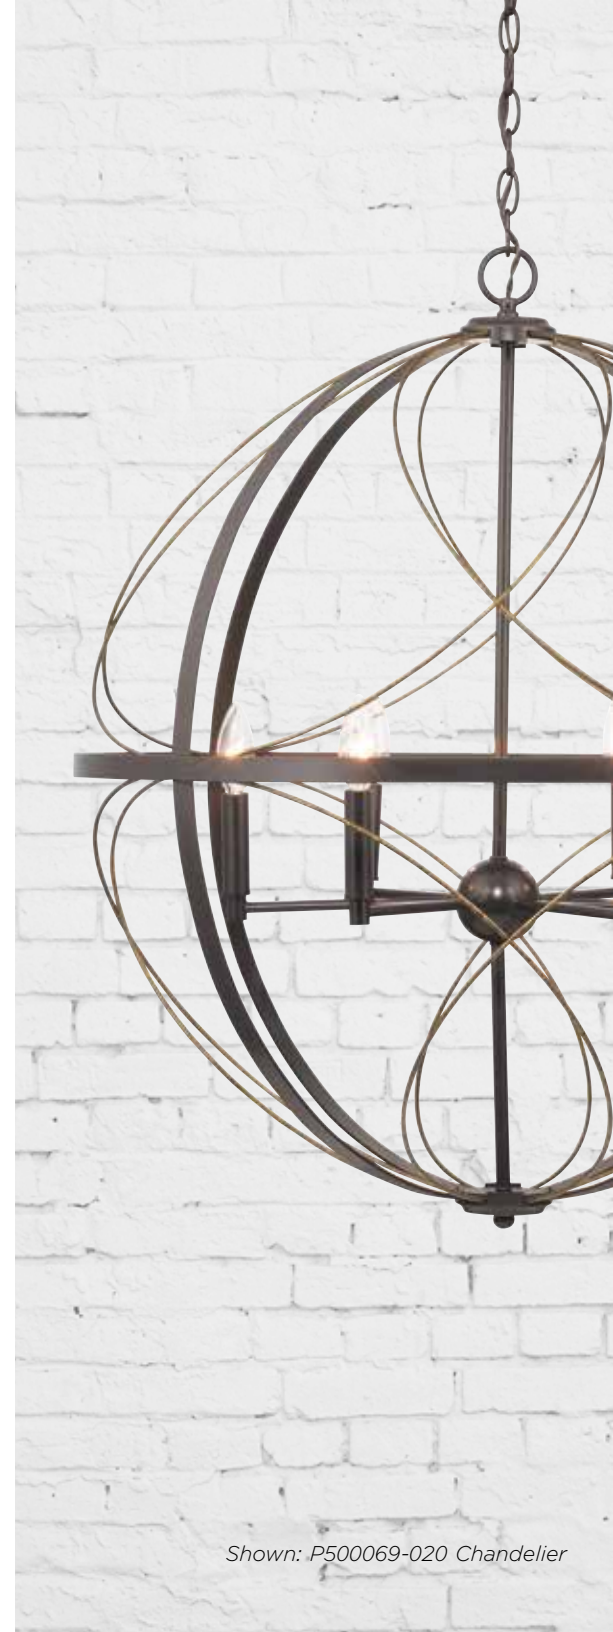

WALL SCONCE

WHISP
P710009-143 Graphite
 Size: 5-1/2" W., 11-1/2" ht.
 Lamps: One Candelabra Base
 lamp, 60W max.

OUTDOOR

CALLAHAN
P560053-020-30 Antique Bronze
 Size: 11" dia., 11-1/2" ht.
 Lamps: One LED lamp, 17W max.