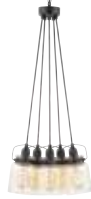

VINTAGE ELECTRIC PACKAGE 2

FOYER

✦ **MOONRISE** **NEW**
P500204-081 Antique Nickel
Size: 18-1/2" dia., 19-1/4" ht.
Lamps: Three Medium Base lamps, 100W max.

DINING

CALHOUN
P400133-020 Antique Bronze
Size: 25-5/8" dia., 29-1/8" ht.
Lamps: Five Medium Base lamps, 60W max.

PENDANT

✦ **MESH**
P5338-20 Antique Bronze
Size: 8-1/2" dia., 8-3/8" ht.
Lamps: One Medium Base lamp, 100W max.

BREAKFAST NOOK

✦ **SURFRIDER** **NEW**
P500200-141 Galvanized
Size: 24-7/8" dia., 17-1/2" ht.
Lamps: Three Medium Base lamps, 75W max.

GREAT ROOM

✦ **CORDIN**
P400091-009 Brushed Nickel
Size: 38" dia., 26" ht.
Lamps: Nine Medium Base lamps, 75W max.

MASTER BEDROOM

CARISA
P400060-078 Vintage Gold
Size: 25-1/2" dia., 20-3/4" ht.
Lamps: Five Medium Base lamps, 75W max.

MASTER BATHROOM

GAUGE
P300030-143 Graphite
Size: 25-1/8" W., 11" ht.
Lamps: Three Medium Base lamps, 60W max.

GUEST BEDROOM

CENTRE
P500112-020 Antique Bronze
Size: 30" dia., 18-3/4" ht.
Lamps: Six Medium Base lamps, 100W max.

GUEST BATHROOM

CIRCUIT
P300149-009-WB Brushed Nickel
Size: 27-1/4" W., 5-1/8" ht.
Lamps: Two Medium Base lamps, 40W max.

LAUNDRY/WALK IN CLOSET

✦ **FERMI**
P500045-009 Brushed Nickel
Size: 17-3/8" dia., 9" ht.
Lamps: Five Candelabra Base lamps, 60W max.

WALL SCNCE

SQUIRE
P560037-031 Black
Size: 8" W., 19-1/4" ht.
Lamps: Two Candelabra Base lamps, 60W max.

OUTDOOR

ENGLEWOOD **NEW**
P560098-031 Black
Size: 12" W., 10-3/8" ht.
Lamps: One Medium Base lamp, 100W max.